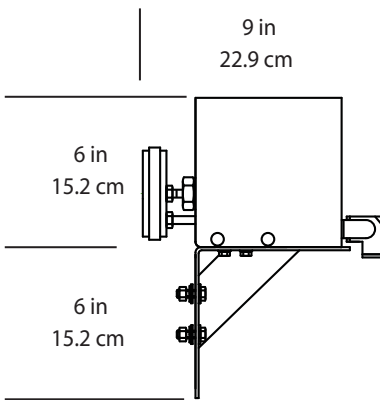

TAPTONE

REJECTORS

Dimensional Drawings

HIGH SPEED PNEUMATIC RAM REJECTORS (1/2 INCH & 1 INCH)

Side View
Conveyor Mount

Rear View
Conveyor Mount

Top View
Conveyor Mount

TELEDYNE TAPTONE
Package Inspection Systems
A Teledyne Technologies Company