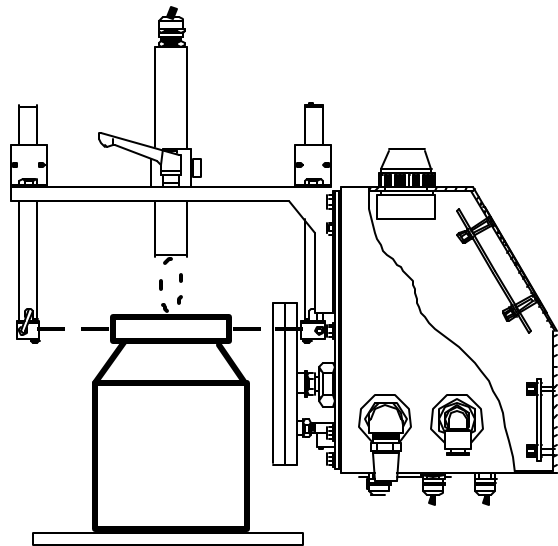

Where to install the system?

- Post capper
- Pre-warmer
- Pre-cooker
- Pre-cooler

What type of sensor for detection?

The analog proximity sensor for metal caps is removed and replaced with fixed field mode photo detector looking down at the cap. This photo detector will see any object within the 50mm range and ignore and objects beyond the 50mm fixed focus distance. This photo beam is connected to one of the 6 optional inputs of the *TT-100* system. Note that this sensor does not measure curvature, only presents or absence of the cap.

How does the inspection work?

The trigger photo beam looks at the cap from the side measuring the cap passing time. The cap detection photo beam looking over the top of the cap monitors the cap as it is passing by. If the cap detection beam does not see the cap the entire time the trigger beam is broken then that container will be rejected.

What is the accuracy of inspection?

The accuracy of the inspection is 100% as long as the cap sensor is set up so it does not see the product inside the container.

49 Edgerton Drive · No. Falmouth, Massachusetts 02556-2828 USA