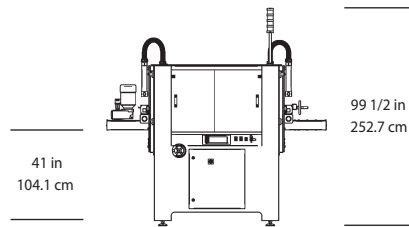

TAPTONE

4000

Section F TapTone 4000 Plastic Bottle Inspection System

Dimensions

DIMENSIONAL DRAWINGS

T4000-PBI

Top View

Front View