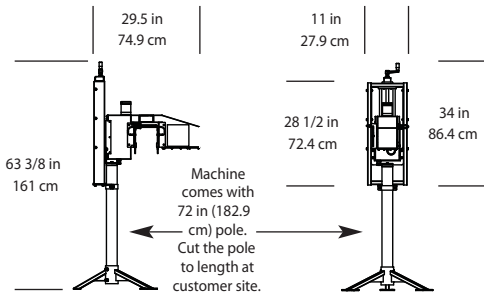

X-ray Mounting Remote (RTV-X)