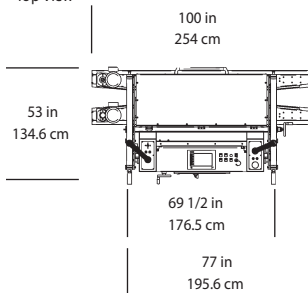

TAPTONE

4000

Section F TapTone 4000 Plastic Bottle Inspection System

Dimensions

DIMENSIONAL DRAWINGS

T4000-PBI

Top View

Front View