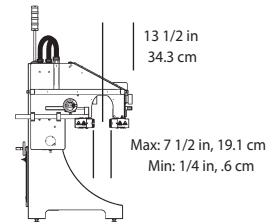

TAPTONE

4000

Section F TapTone 4000 Plastic Bottle Inspection System

Dimensions

DIMENSIONAL DRAWINGS

T4000-PBI

Side View

X-ray Mounting Remote (RTV-X)

Optional Sensor Mountings

TELEDYNE TAPTONE
Package Inspection Systems
A Teledyne Technologies Company

www.TapTone.com

49 Edgerton Drive • North Falmouth, MA 02556 USA

P: 508.563.1000

F: 508.564.9945

E-Mail: taptone@teledyne.com

ISO 9001 Certified CE Compliant

Specifications subject to change without notice.

TAPTONE is a registered trademark of TELEDYNE TAPTONE. Copyright 2008, TELEDYNE TAPTONE.