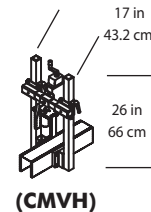

Optional Sensor Mountings

TELEDYNE TAPTONE
Package Inspection Systems
A Teledyne Technologies Company

www.TapTone.com

49 Edgerton Drive • North Falmouth, MA 02556 USA

P: 508.563.1000

F: 508.564.9945

E-Mail: taptone@teledyne.com

ISO 9001 Certified CE Compliant

Specifications subject to change without notice.

TAPTONE is a registered trademark of TELEDYNE TAPTONE. Copyright 2008, TELEDYNE TAPTONE.