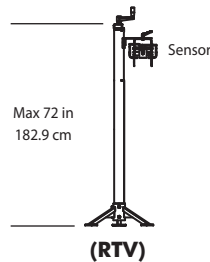

Optional Sensor Mountings

TELEDYNE TAPTONE
Package Inspection Systems
A Teledyne Technologies Company

www.TapTone.com

49 Edgerton Drive • North Falmouth, MA 02556 USA

P: 508.563.1000

F: 508.564.9945

E-Mail: taptone@teledyne.com

ISO 9001 Certified CE Compliant

Specifications subject to change without notice.

TAPTONE is a registered trademark of TELEDYNE TAPTONE. Copyright 2008, TELEDYNE TAPTONE.